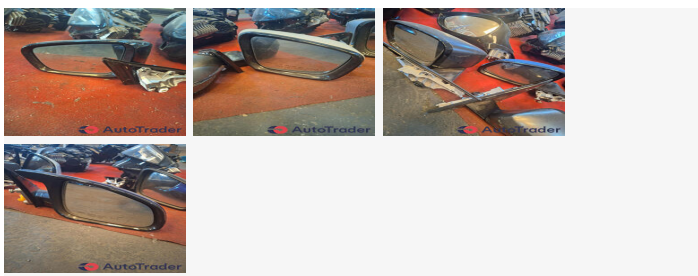

DETAILS

Posted on :

05/08/2024

DESCRIPTION

Side Mirrors

BASIC INFO