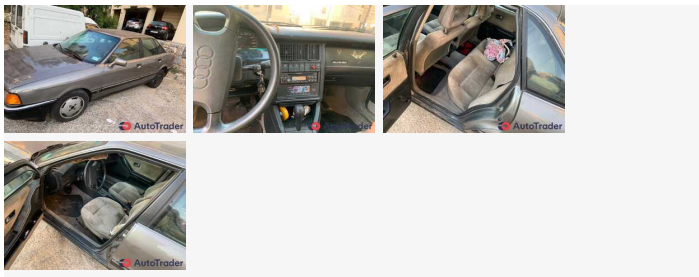

1990 Audi
Price \$1,000

ITEM

Item URL: <https://www.autotrader.com.lb/154148>
 Item reference number #154148

DEALER

Ghais Faraj
 70031891
pipo_13_3@hotmail.com
 Zahlé, Beqaa Governorate, Zahlé, Lebanon

DETAILS

Posted on : | 27/04/2023

DESCRIPTION

borej hamoud

BASIC INFO

Year: | 1990
Condition: | Good
Color: | Maroon

ACCEPTED PAYMENT METHODS

Accepted payment methods: | Cash (US Dollar)