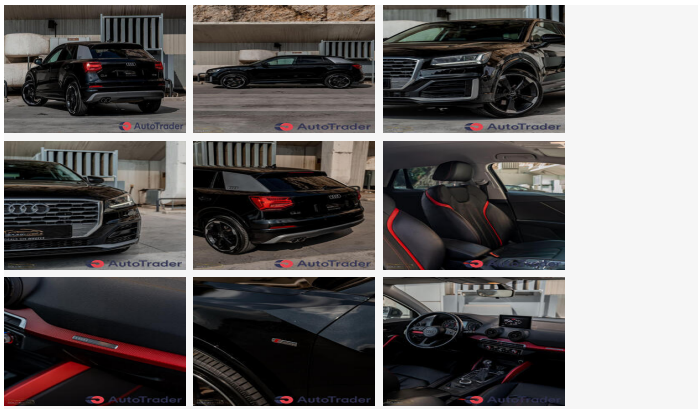

DETAILS
Posted on :

17/09/2024

DESCRIPTION

Audi Q2 **S-Line** 2018 ■ German Car , Highly Specced ■ S-Line Exterior Package This Cute Daily SUV Has Some Unique Options Including : □ 19" 5 Spokes Rotor Design Cast Aluminum Rims In Glossy Anthracite Black □ Front Lip Painted In Body Color □ Rear Diffuser Painted In Silver □ Dual Rounded Exhaust Tips In Chrome □ Front Grill Painted In Glossy Black With Silver Surrounding □ Windows Trim In Glossy Black □ Power Folding/Heated Mirrors □ Led Matrix Headlights □ LED Daytime Running Lights □ LED Taillights □ Black Leather Multifunction Steering Wheel □ Aluminum Paddle Shifters □ Black Meliano Leather Sport Seats With Tango Red Stripes And Express Red Stitching □ Manually Adjustable Seats □ Heated Seats □ Black Leather With Red/Brushed Aluminum Trims On Front Dash □ Black Leather With Red Trims On Doors □ Black Center Console With Brushed Aluminum Trims And Red Trims Surrounding □ 12.3" Colour Fully Digital Instrument Cluster Display □ 8.8" Infotainment Screen With Apple

2018 Audi Q2**Price \$0**

Carplay And Android Auto

BASIC INFO

Year:	2018
Condition:	Excellent
Color:	Black

ACCEPTED PAYMENT METHODS

Accepted payment methods:	Cash (US Dollar)
----------------------------------	------------------

DESCRIPTION & LOCATION

Custom Title:	Audi Q2 S-Line 2018 ☒
----------------------	------------------------------

FEATURES

Features:	12v socket, Air Conditioning, Alloy Wheels, Aux, Bluetooth , Climate Control, Electric Mirrors, Electric seats, Electric Windows, Folding rear seat. , Front fog lights, Front/rear adjustable head restraints, Heated Seats, Height adjustable front seats, Height adjustable steering column, Keyless entry, Keyless Start, Leather interior, Radio, Rear fog light, Roof Bars, Satelite Navigation, Spoiler, Sunroof
------------------	---