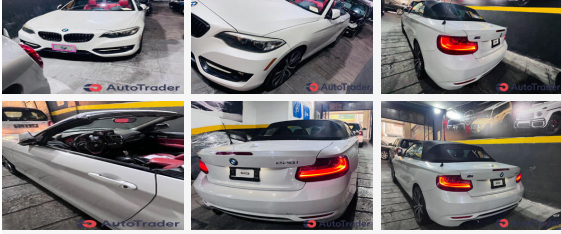

2016 BMW 2-Series

Price \$21,500

ITEM

Item URL: <https://www.autotrader.com.lb/184598>
Item reference number #184598

DEALER

car pro
03750110
Taalabaya, Achrafieh, Beirut, Beirut
Governorate, Beirut, Lebanon

2016 BMW 2-Series**Price \$21,500**

DETAILS**Posted on :** | 23/09/2024

DESCRIPTION

Bmw 228i convertible no accident original paint for information 71199923

BASIC INFO

Year:	2016
Condition:	Excellent
Color:	White
Service history:	Full Service History

ACCEPTED PAYMENT METHODS**Accepted payment methods:** | Cash (US Dollar)

DESCRIPTION & LOCATION**Custom Title:** |
BMW 228i M-SPORT package convertible no accident excellent condition

FEATURES**Features:** |

2016 BMW 2-Series**Price \$21,500**

Satelite Navigation, Height adjustable front seats, Leather interior, Spoiler, Rear fog light, Bluetooth , Keyless entry, Folding rear seat. , Electric Mirrors, Radio, Height adjustable steering column, Climate Control, Alloy Wheels, Heated Seats, Keyless Start, Roof Bars, Electric Windows, Front/rear adjustable head restraints, Aux, Air Conditioning, Electric seats, Front fog lights