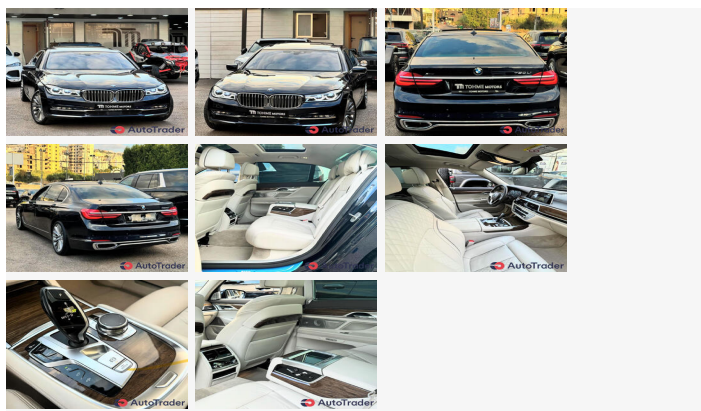

**2016 BMW 7-Series**
**Price \$52,000**

**ITEM**

Item URL: <https://www.autotrader.com.lb/184370>  
 Item reference number #184370

**DEALER**

Tohme Motors  
 3572659  
 Tohme Motors, Dbaye, Mount Lebanon  
 Governorate, Matn, Lebanon

**DETAILS**
**Posted on :**

13/09/2024

**DESCRIPTION**

BMW 750Li XDRIVE 2016 Dark Blue On Ivory 39.000Km ONLY !!! BASSOUL & HNEINE LEBANON SOURCE !!! 1 OWNER !!! ULTRA CLEAN !!! > 4.4L V8 TWIN-TURBO ENGINE > 445 HP > XDRIVE (ALL-WHEEL-DRIVE) > 8 SPEED AUTOMATIC TRANSMISSION - Xenon + LED HeadLights - LED Fog Lights - Front + Rear Parking Aid Sensors - 360° View Cameras - 20' Rims - Soft Closing Doors - Comfort + Massage Seats - Heated Front Seats - BOWERS&WILKINS Premium Sound System - Bluetooth/Bluetooth Audio - Airsuspension - Multiple Driving Modes - Multifunction Steering Wheel - Paddle Shifters - Digital Dashboard - Blind Spot Assist - Lane Keep Assist - Keyless Entry / Keyless Go - Rear Side Curtains - Rear

**2016 BMW 7-Series****Price \$52,000**

Heated Seats - Panoramic Roof - Power Trunk Experience Executive Luxury And Commanding Power With The 2016 BMW 750Li xDrive !!!

---

**BASIC INFO**

<b>Year:</b>	2016
<b>Condition:</b>	Excellent
<b>Color:</b>	Blue

**FEATURES**

**Features:** |  
Satelite Navigation, Height adjustable front seats, Leather interior, Spoiler, Rear fog light, Bluetooth , Sunroof, Folding rear seat. , Electric Mirrors, Radio, Climate Control, Alloy Wheels, Heated Seats, Keyless Start, Roof Bars, Electric Windows, Front/rear adjustable head restraints, Aux, Air Conditioning, Electric seats, Front fog lights