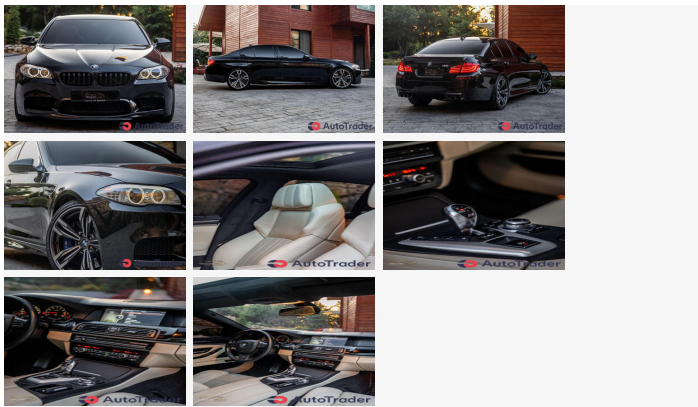

2012 BMW M5
Price \$42,000

ITEM

Item URL: <https://www.autotrader.com.lb/181856>
 Item reference number #181856

DEALER

Deals On Wheels
 70188831
 Deals On Wheels Automotive Boutique,
 Mount Lebanon Governorate, Matn, Lebanon

DETAILS
Posted on :

| 26/07/2024

DESCRIPTION

BMW M5 2012 ■ Company Source (Bassoul&Hneine) ■ Full Service History At Bassoul & Hneine Till Today ■ Only 40.000Km This 2012 BMW M5 Is In Pristine Condition Including: □ 20" M Double Spoke Style Light Alloy Rims In Glossy Grey And Silver □ M Brake Calipers In Blue □ Front Lip Painted In Body Color □ Rear Diffuser Painted In Body Color □ Trunk Spoiler Painted In Body Color □ Side Skirts Painted In Body Color □ Front Grill Painted In Glossy Black □ Exterior Mirrors Housings Painted In Body Color □ Power Folding/Heated Mirrors □ Doors Handles Painted In Two Tone Body Color And Chrome □ Windows Trims In Glossy Black □ Dual Twin Rounded Exhaust Tips In Chrome □ Xenon Headlights □ LED Taillights □ LED Daytime Running Lights □ Black/Platinum White Merino Leather Interior With Carbon Fiber/Piano Black Trims □ Black Leather/Metal-Look Multifunction M Sport Steering Wheel With M Stitching □ Matte Black/Aluminum Paddle Shifters □ Heated Steering Wheel □ Platinum White Merino Leather

2012 BMW M5
Price \$42,000

Seats □Electrically Adjustable Front Seats With Memory □Heated Seats □Platinum White/Black Merino Leather With Piano Black/Brushed Aluminum Trims a On Front Dash □Platinum White Leather And Piano Black/Brushed Aluminum Trims On Doors □Black Center Console With Brushed Aluminum Trims And Platinum White Merino Leather Surrounding □10.25" Infotainment Screen With Free BMW Connected iPhone Apps □BMW Standard Surround Sound System 42.000\$

BASIC INFO

Year:	2012
Condition:	Excellent
Color:	Black

ACCEPTED PAYMENT METHODS

Accepted payment methods:	Cash (US Dollar)
----------------------------------	------------------

DESCRIPTION & LOCATION

Custom Title:	BMW M5 2012
----------------------	-------------