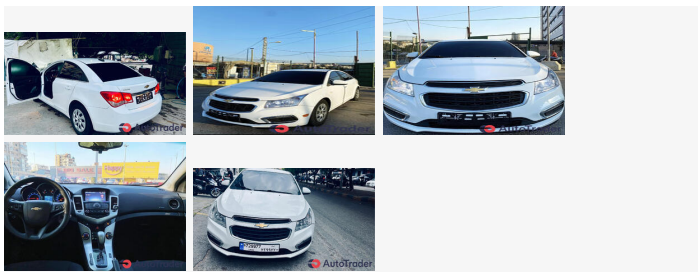

2016 Chevrolet Cruze**Price \$6,800****ITEM**

Item URL: <https://www.autotrader.com.lb/184417>
Item reference number #184417

DEALER

nour hajj
76460169
2sdb26r92s@privaterelay.appleid.com
Taalabaya, Achrafieh, Jdeideh, Mount
Lebanon Governorate, Matn, Lebanon

DETAILS**Posted on :** | 16/09/2024**DESCRIPTION**

Registered in 2023 76460169

BASIC INFO

Year:	2016
Condition:	Excellent
Color:	White
Service history:	Full Service History

ACCEPTED PAYMENT METHODS**Accepted payment methods:** | Cash (US Dollar)**DESCRIPTION & LOCATION**

2016 Chevrolet Cruze**Price \$6,800****Custom Title:**

2016 chevrolet cruze 1.4 turbo

FEATURES**Features:**

Satelite Navigation, Height adjustable front seats, Tinted Windows, Bluetooth , Electric Mirrors, Radio, Climate Control, Electric Windows, Front/rear adjustable head restraints, Aux, 12v socket, Air Conditioning, Front fog lights