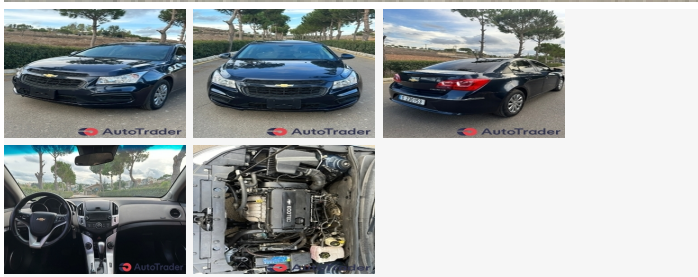

2017 Chevrolet Cruze**Price \$7,800****ITEM**

Item URL: <https://www.autotrader.com.lb/168105>
Item reference number #168105

DEALER

Moussa Nasreddine
76545668
Maifadoun, Nabatiyeh Governorate,
Nabatiyeh, Lebanon

**DETAILS**

Posted on : | 13/10/2023

DESCRIPTION

Chevrolet Cruze 2017 One owner Company source New battery Full service is done Trade or Cash Nabatieh-Mayfadoun 76545668

BASIC INFO

2017 Chevrolet Cruze**Price \$7,800**

Year:	2017
Condition:	Excellent
Color:	Blue
Service history:	Full Service History

ACCEPTED PAYMENT METHODS**Accepted payment methods:** | Cash (US Dollar)**DESCRIPTION & LOCATION****Custom Title:** | Chevrolet Cruze 2017**FEATURES****Features:**

Satelite Navigation, Height adjustable front seats, Leather interior, Spoiler, Rear fog light, Sunroof, Keyless entry, Folding rear seat. , Electric Mirrors, Radio, Height adjustable steering column, Climate Control, Alloy Wheels, Heated Seats, Keyless Start, Roof Bars, Electric Windows, Front/rear adjustable head restraints, 12v socket, Air Conditioning, Electric seats, Front fog lights