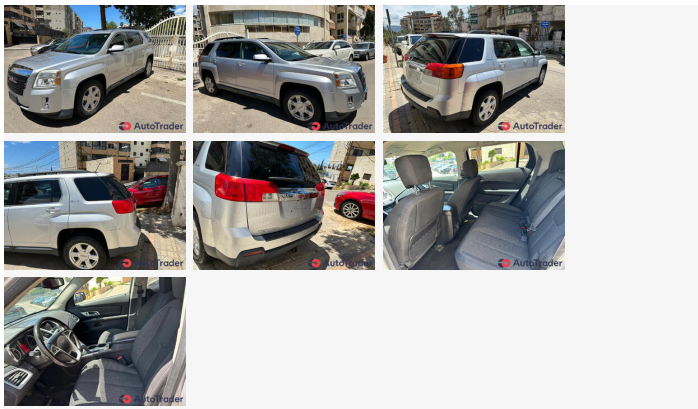

**2015 GMC Terrain****Price \$10,500****ITEM**

Item URL: <https://www.autotrader.com.lb/183340>  
Item reference number #183340

**DEALER**

Kassira Motors  
81555666  
Bir Hasan, Mount Lebanon Governorate,  
Baabda, Lebanon

**DETAILS**

**Posted on :** | 26/08/2024

**DESCRIPTION**

Fully option Camera Sensors

**BASIC INFO**

**Year:** | 2015  
**Condition:** | Excellent  
**Color:** | Grey  
**Service history:** | Full Service History

**2015 GMC Terrain****Price \$10,500****ACCEPTED PAYMENT METHODS****Accepted payment methods:** | Cash (US Dollar)**DESCRIPTION & LOCATION****Custom Title:** | GMC Terrain SLE 2015**FEATURES****Features:**

Satelite Navigation, Height adjustable front seats, Leather interior, Rear fog light, Bluetooth , Folding rear seat. , Electric Mirrors, Radio, Height adjustable steering column, Climate Control, Alloy Wheels, Heated Seats, Roof Bars, Electric Windows, Front/rear adjustable head restraints, Aux, 12v socket, Air Conditioning, Electric seats, Front fog lights