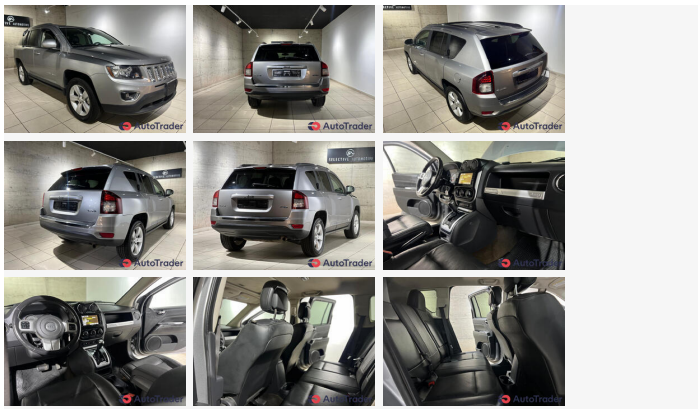

2016 Jeep Compass**Price \$12,500****ITEM**

Item URL: <https://www.autotrader.com.lb/182516>
Item reference number #182516

DEALER

Selective Automotive
76700701
Sabtiyeh, Mount Lebanon Governorate, Matn,
Lebanon

**DETAILS**

Posted on : | 06/08/2024

DESCRIPTION

Compass 2016 4x4 85.000 km Fully loaded 12.500

BASIC INFO

Year: | 2016
Condition: | Excellent
Color: | Silver

ACCEPTED PAYMENT METHODS

2016 Jeep Compass**Price \$12,500****Accepted payment methods:** | Cash (US Dollar)