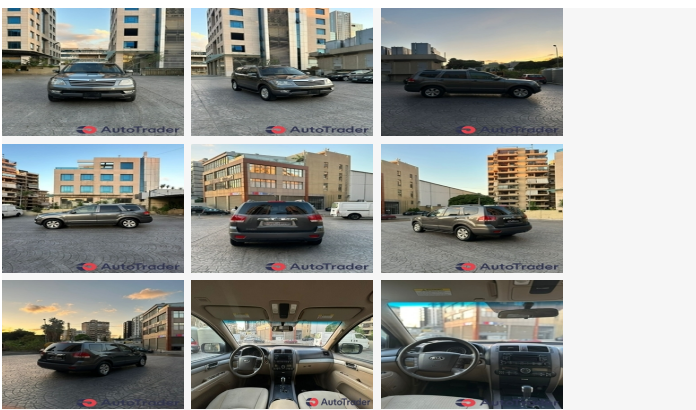

2015 Kia Mohave**Price \$13,300****ITEM**

Item URL: <https://www.autotrader.com.lb/183626>
Item reference number #183626

DEALER

Expo Chady & Maysan Nasrallah
70100193
achady095@gmail.com
Jdeideh, Mount Lebanon Governorate, Matn,
Lebanon

**DETAILS****Posted on :**

29/08/2024

DESCRIPTION

4x4 V6 7 Seats

2015 Kia Mohave**Price \$13,300****BASIC INFO**

Year:	2015
Condition:	Excellent
Color:	Black

ACCEPTED PAYMENT METHODS

Accepted payment methods:	Cash (US Dollar)
----------------------------------	------------------

DESCRIPTION & LOCATION

Custom Title:	Kia Mohave
----------------------	------------

FEATURES

Features:	Alloy Wheels, Aux, 12v socket, Air Conditioning
------------------	---

SAFETY

Safety and security features:	Alarm, Airbags, Anti-theft system, ABS
--------------------------------------	--