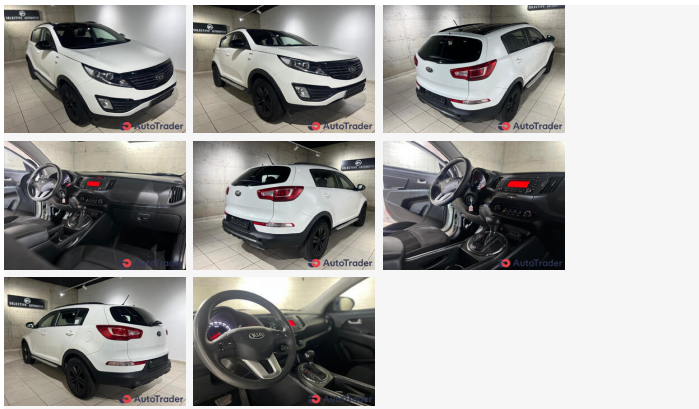

2013 Kia Sportage

Price \$12,300

ITEM

Item URL: <https://www.autotrader.com.lb/182496>  
Item reference number #182496

DEALER

Selective Automotive  
76700701  
Sabtiyeh, Mount Lebanon Governorate, Matn, Lebanon

DETAILS

Posted on : | 06/08/2024

DESCRIPTION

Kia sportage 2013 115.000 km 12.300\$

BASIC INFO

Year: | 2013  
Condition: | Excellent  
Color: | White

ACCEPTED PAYMENT METHODS

**2013 Kia Sportage****Price \$12,300****Accepted payment methods:** | Cash (US Dollar)