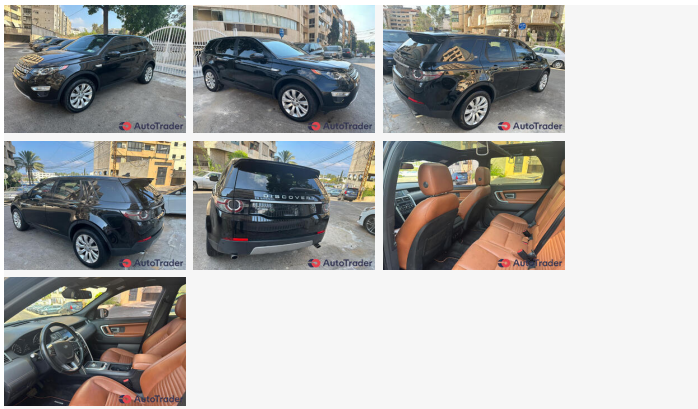

**2016 Land Rover Discovery Sport****Price \$19,500****ITEM**

Item URL: <https://www.autotrader.com.lb/184612>  
Item reference number #184612

**DEALER**

Kassira Motors  
81555666  
Bir Hasan, Mount Lebanon Governorate,  
Baabda, Lebanon

**DETAILS**

**Posted on :** | 23/09/2024

**DESCRIPTION**

Fully loaded Camel on black Camera Sensors

**BASIC INFO**

**Year:** | 2016  
**Condition:** | Excellent  
**Color:** | Black  
**Service history:** | Full Service History

**2016 Land Rover Discovery Sport****Price \$19,500****ACCEPTED PAYMENT METHODS****Accepted payment methods:** | Cash (US Dollar)**DESCRIPTION & LOCATION****Custom Title:** | Discovery HSE Sport Luxury 2016**FEATURES****Features:**

Satelite Navigation, Height adjustable front seats, Leather interior, Tinted Windows, Spoiler, Rear fog light, Bluetooth , Sunroof, Keyless entry, Folding rear seat. , Electric Mirrors, Radio, Height adjustable steering column, Climate Control, Alloy Wheels, Heated Seats, Keyless Start, Roof Bars, Electric Windows, Front/rear adjustable head restraints, Aux, 12v socket, Air Conditioning, Electric seats, Front fog lights