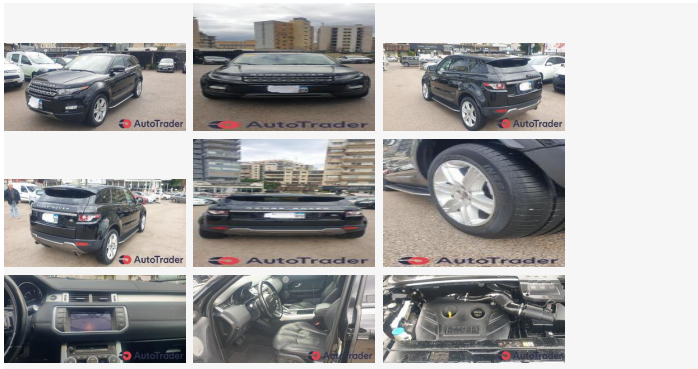

**2012 Land Rover Range Rover Evoque 1.8****Price \$14,500****ITEM**

Item URL: <https://www.autotrader.com.lb/183949>  
Item reference number #183949

**DEALER**

Expo Jhonny Maalouf  
03346877  
[maaloufjohny@gmail.com](mailto:maaloufjohny@gmail.com)  
Mirna Chalouhi, Jabal Lubnan, Matn, Lebanon

**DETAILS**

**Posted on :** | 05/09/2024

**DESCRIPTION**

Range rover evoque 4wd 2012 ABSAIRBAG REAR CAMERA sensors panoramic marche pied black color interior leather black f.o like new final price is 14500 \$ cash for more info contact us expo jhonny maalouf jdeidet el meten highway mirna chalouhi facing suzuki 03346877

**BASIC INFO**

**Year:** | 2012  
**Condition:** | Excellent  
**Color:** | Black

**ACCEPTED PAYMENT METHODS**

**Accepted payment methods:** | Cash (US Dollar)

**2012 Land Rover Range Rover Evoque 1.8****Price \$14,500****DESCRIPTION & LOCATION****Custom Title:**

range rover evoque 2012 4wd f.o ABS AIRBAG camera like new

**FEATURES****Features:**

Satelite Navigation, Leather interior, Spoiler, Rear fog light, Bluetooth , Folding rear seat. , Electric Mirrors, Radio, Climate Control, Alloy Wheels, Keyless Start, Roof Bars, Electric Windows, Aux, 12v socket, Air Conditioning, Electric seats, Front fog lights