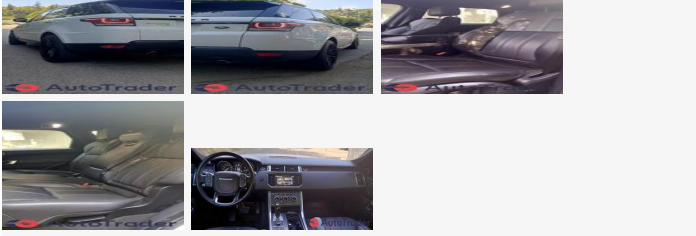

2016 Land Rover Range Rover HSE Sport 3.0

Price \$35,000

ITEM

Item URL: <https://www.autotrader.com.lb/184550>
Item reference number #184550

DEALER

Procars Motors
78899257
Jamhour, Mount Lebanon Governorate,
Baabda, Lebanon

2016 Land Rover Range Rover HSE Sport 3.0

Price \$35,000

DETAILS

Posted on : | 20/09/2024

DESCRIPTION

2016 Range Rover Sport HSE V6 \$35000 White/Black 76000 miles Clean Carfax All Service Done! Panoramic Roof Automatic Tip-tronic Multi-function Steering Wheel Climate Control Navigation Camera 360° Parking Sensors Android Auto & Apple Carplay Lane Assist Blind Spot Pre-collision Alert System Folding Mirrors Memory & Heated Seats Key-less Entry Push Start Button Power Trunk Bluetooth Phone/Bluetooth Multi-media Meridian Sound System Digital Dashboard Multiple Driving Mods LED DRL LED Tail Lights Dynamic LED Lights Fog Lights Special Black Alloy Wheels With 4 New Tires USB & AUX Input 7 Seater from company Original Floor Mats Needs Nothing! Brand New Car! For More Info 78899257 Payment Method: -Cash USD

BASIC INFO

Year: | 2016
Condition: | Excellent
Color: | White
Service history: | Full Service History

ACCEPTED PAYMENT METHODS

Accepted payment methods: | Cash (US Dollar)

DESCRIPTION & LOCATION

Custom Title: | Range Rover Sport HSE V6 2016

FEATURES

2016 Land Rover Range Rover HSE Sport 3.0**Price \$35,000****Features:**

12v socket, Air Conditioning, Alloy Wheels, Aux, Bluetooth , Climate Control, Electric Mirrors, Electric seats, Electric Windows, Folding rear seat. , Front fog lights, Front/rear adjustable head restraints, Heated Seats, Height adjustable front seats, Height adjustable steering column, Keyless entry, Keyless Start, Leather interior, Radio, Rear fog light, Roof Bars, Satellite Navigation, Spoiler, Sunroof, Tinted Windows