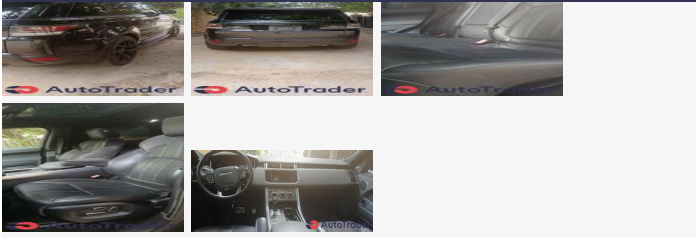

2014 Land Rover Range Rover Super Charged 5.0**Price \$38,000****ITEM**

Item URL: <https://www.autotrader.com.lb/182900>
Item reference number #182900

DEALER

Procars Motors
78899257
Jamhour, Mount Lebanon Governorate,
Baabda, Lebanon

2014 Land Rover Range Rover Super Charged 5.0

Price \$38,000

DETAILS

Posted on : | 14/08/2024

DESCRIPTION

5.0L-V8 Super Charged 8 speed automatic transmission Terrain Response four-wheel Drive type ABS and driveline Traction control 19" silver aluminum Wheels front air conditioning, dual zone automatic AM/FM/Satellite-prep, seek-scan Radio 2 - 1st row LCD monitor keyfob (all doors) Remote keyless entry rear Fog/driving lights Heated mirrors Windshield wipers - rain sensing leather Seat trim driver and passenger Lumbar support Navigation system Parking assist For more info 78899257

BASIC INFO

Year: | 2014
Condition: | Excellent
Color: | Black
Service history: | Full Service History

ACCEPTED PAYMENT METHODS

Accepted payment methods: | Cash (US Dollar)

DESCRIPTION & LOCATION

Custom Title: | Range Rover Sport HSE dynamic Super Charged

FEATURES

Features: |

2014 Land Rover Range Rover Super Charged 5.0**Price \$38,000**

12v socket, Air Conditioning, Alloy Wheels, Aux, Bluetooth , Climate Control, Electric Mirrors, Electric seats, Electric Windows, Folding rear seat. , Front fog lights, Front/rear adjustable head restraints, Heated Seats, Height adjustable front seats, Height adjustable steering column, Keyless entry, Keyless Start, Leather interior, Radio, Rear fog light, Roof Bars, Satellite Navigation, Spoiler, Sunroof, Tinted Windows