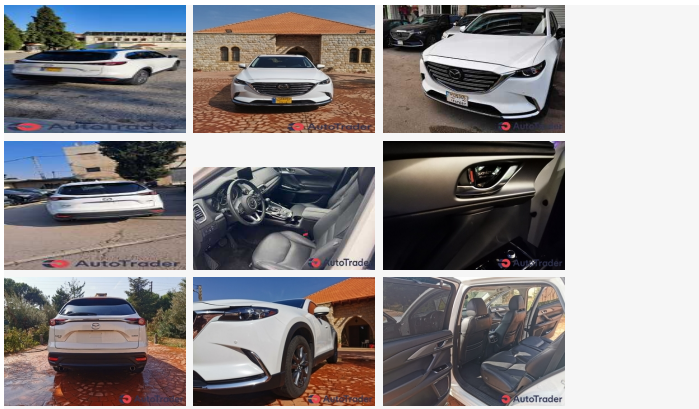

2020 Mazda CX-9 2.5

Price \$0

ITEM

Item URL: <https://www.autotrader.com.lb/183525>
 Item reference number #183525

DEALER

Jean-Paul Khoury
 3789808
khoury_jp@hotmail.com
 Zahlé, Beqaa Governorate, Zahlé, Lebanon

DETAILS

Posted on : | 28/08/2024

DESCRIPTION

2020 Mazda Cx-9 Touring Premium Mint condition 23.000 miles I-ACTIV AWD 7 Seats Skyactiv-G 2.5T Four Cylinder Engine Turbo 240 km/20L Radar Rear/Front camera Sunroof Heated Seats Front/Back AC Led lights Lane-keep Assist (LAS) Active Driving Display. ... Bose 12 Speaker System. ... Second-Row Retractable Sunshades. ... Two USB Ports for Backseat Passengers. ... Standard LED Lighting. ... Sound Deadening Materials. ... Traffic Sign Recognition Forward Obstruction Warning Improved Blind Spot Monitoring For info 03 78 98 08

DESCRIPTION & LOCATION

Custom Title:	Mazda Cx9 2020
----------------------	----------------

FEATURES

Features:	12v socket, Air Conditioning, Alloy Wheels, Aux, Bluetooth , Climate Control, Electric Mirrors, Electric seats, Electric Windows, Folding rear seat. , Front fog lights, Front/rear adjustable head restraints, Heated Seats, Height adjustable front seats, Height adjustable steering column, Keyless entry, Keyless Start, Leather interior, Radio, Rear fog light, Satelite Navigation, Spoiler, Sunroof, Tinted Windows
------------------	--