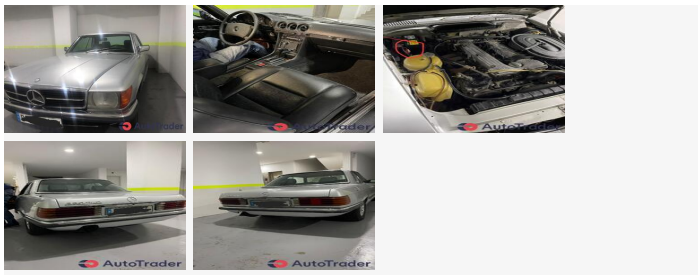

1976 Mercedes-Benz 240/260/280 2.8**Price \$11,000****ITEM**

Item URL: <https://www.autotrader.com.lb/183140>
Item reference number #183140

DEALER

Nadim Naboulsi
nadimny@gmail.com
Dibbiyeh, Mount Lebanon Governorate, Chouf, Lebanon

**DETAILS****Posted on :** | 21/08/2024**DESCRIPTION**

280SLC, sport classic, good condition

BASIC INFO

Year:	1976
Condition:	Good
Color:	Silver
Service history:	Not Applicable

ACCEPTED PAYMENT METHODS**Accepted payment methods:** | Cash (US Dollar)

1976 Mercedes-Benz 240/260/280 2.8**Price \$11,000****DESCRIPTION & LOCATION****Custom Title:** | 280 SLC**FEATURES****Features:** | Alloy Wheels, Leather interior, Sunroof**OTHER INFORMATION****Number of seats:** | 4**Engine Size:** | 2.8 L