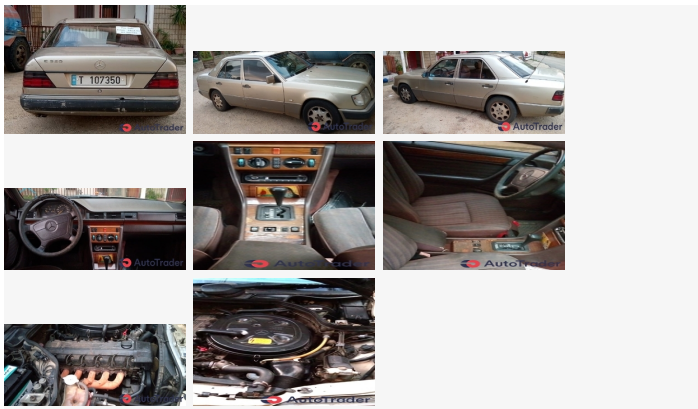

1992 Mercedes-Benz E-Class**Price \$2,200****ITEM**

Item URL: <https://www.autotrader.com.lb/168296>
Item reference number #168296

DEALER

Adib Dah
03902585
North Governorate, Koura, Lebanon

**DETAILS**

Posted on : | 17/10/2023

DESCRIPTION

E260 - 1992 - good condition - fully serviced - sunroof - automatic transmission - alloy wheels - mechanic paid till end 2023 - both-insurance paid till end 2023

BASIC INFO

Year: | 1992
Condition: | Good
Color: | Gold

1992 Mercedes-Benz E-Class**Price \$2,200****Service history:** | Full Service History

ACCEPTED PAYMENT METHODS**Accepted payment methods:** | Cash (US Dollar)

DESCRIPTION & LOCATION**Custom Title:** | Mercedes-Benz E 260 1992