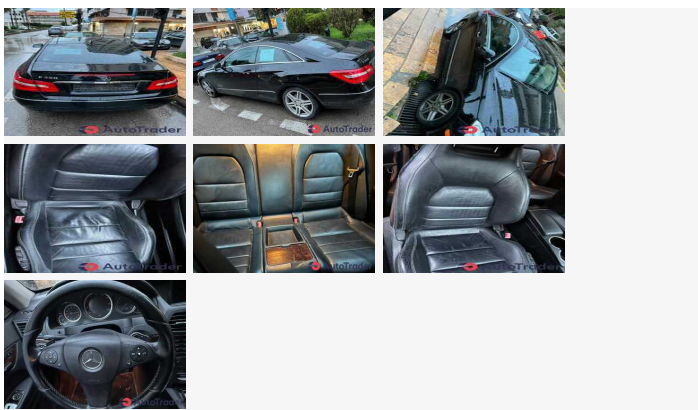

2010 Mercedes-Benz E-Class**Price \$8,900****ITEM**

Item URL: <https://www.autotrader.com.lb/153432>
Item reference number #153432

DEALER

emile m
76113414
Jounieh, Mount Lebanon Governorate,
Kesrouane, Lebanon

**DETAILS****Posted on :**

| 18/04/2023

DESCRIPTION

Full option Paddle shift Touch screen

2010 Mercedes-Benz E-Class**Price \$8,900****BASIC INFO**

Year:	2010
Condition:	Excellent
Color:	Black
Service history:	Full Service History

ACCEPTED PAYMENT METHODS

Accepted payment methods:	Cash (US Dollar)
----------------------------------	------------------

DESCRIPTION & LOCATION

Custom Title:	Mercedes E 350 coupe
----------------------	----------------------

FEATURES**Features:**

Air Conditioning, Alloy Wheels, Aux, Bluetooth , Climate Control, Electric Mirrors, Electric seats, Electric Windows, Folding rear seat. , Front fog lights, Front/rear adjustable head restraints, Heated Seats, Height adjustable front seats, Height adjustable steering column, Leather interior, Radio, Rear fog light, Roof Bars, Satelite Navigation, Spoiler, Sunroof, Tinted Windows