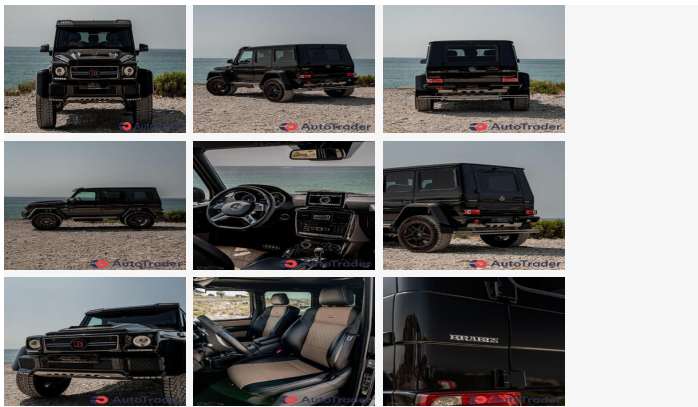

2015 Mercedes-Benz G-Class
Price \$170,000

ITEM

Item URL: <https://www.autotrader.com.lb/183057>
 Item reference number #183057

DEALER

Deals On Wheels
 70188831
 Deals On Wheels Automotive Boutique,
 Mount Lebanon Governorate, Matn, Lebanon

DETAILS
Posted on :

19/08/2024

DESCRIPTION

G Wagon , **4X4 Squared** ■ Full Service History Done @Tgf ■ Only 25.000Km This Unique G Class 4 By 4 Squared With The **Brabus** Look Has Some beautiful Options Including : □ 22"5 Twin Spoke Rims In Glossy Black With Red Surrounding □ Brake Calipers Painted In Red With Brabus Emblem On Them In Black □ Brabus Front Lip Painted In Body Color □ Brabus Front Grill Painted In Matte Black And Chrome □ Windows Trim In Matte Black □ Carbon Fiber Doors Handles And Trims □ Dual Twin Rounded Sides Exhaust Tips In Chrome □ Power Folding/Heated Mirrors □ Retractable Side Steps □ Bi-Xenon Headlights □ LED Daytime Running Lights □ LED Taillights □ LED Front Bumper Fog Light □ Carbon Fiber LED Roof Lights □ Black Leather/Alcantara Multifunction Steering Wheel □ Aluminum Paddle Shifters □ Black/Disigno Sand Perforated Leather Seats With Exclusive Sand Diamond Stitching □ Electrically Adjustable Front Seats □ Heated/Ventilated Seats □ Designo Piano Black Center Console With Brushed

2015 Mercedes-Benz G-Class**Price \$170,000**

Aluminum Trims And Black Leather Surrounding □Black/Designo Sand Leather With Designo Piano Black/Brushed Aluminum Trim On Front Dash □Black/Designo Sand Leather With Sand Diamond Stitching And Designo Piano Black/Brushed Aluminum Trim On Doors □7"Infotainment Screen □Harman And Kardon ® Surround Sound System □Power Sunroof
170.000\$