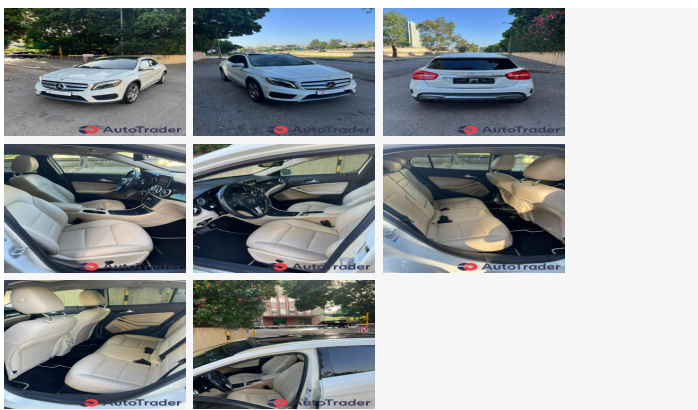

2015 Mercedes-Benz GLA**Price \$23,500****ITEM**

Item URL: <https://www.autotrader.com.lb/183269>
Item reference number #183269

DEALER

Naffah Motors
70444822
Naffah Motors, Jisr El Watti, Jabal Lubnan,
Matn, Lebanon

**DETAILS****Posted on :**

23/08/2024

DESCRIPTION

Look AMG Panoramic Roof Clean Car Fax Fully Loaded

2015 Mercedes-Benz GLA**Price \$23,500****BASIC INFO**

Year:	2015
Condition:	Excellent
Color:	White

ACCEPTED PAYMENT METHODS

FEATURES**Features:**

12v socket, Air Conditioning, Alloy Wheels, Aux, Bluetooth , Climate Control, Electric Mirrors, Electric seats, Electric Windows, Folding rear seat. , Front fog lights, Front/rear adjustable head restraints, Heated Seats, Height adjustable front seats, Height adjustable steering column, Keyless entry, Keyless Start, Leather interior, Radio, Rear fog light, Roof Bars, Satelite Navigation, Spoiler, Sunroof, Tinted Windows