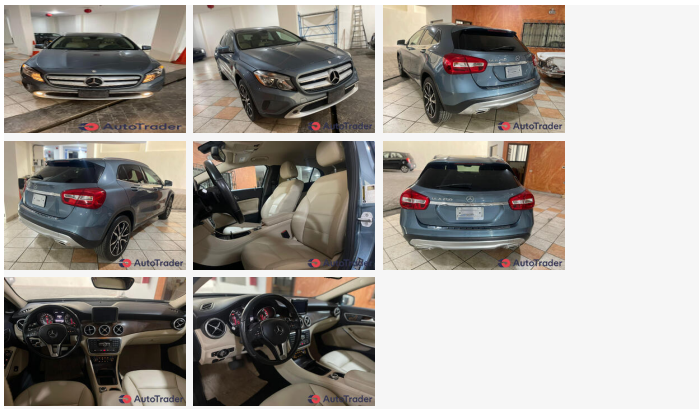

2015 Mercedes-Benz GLA

Price \$21,000

**ITEM**

Item URL: <https://www.autotrader.com.lb/183738>  
Item reference number #183738

**DEALER**

Electro Mechanic Workshop  
81670116  
Jisr El Bacha, Mount Lebanon Governorate,  
Matn, Lebanon

**DETAILS**

Posted on : | 30/08/2024

**DESCRIPTION**

GLA 250 2015 Full option car 118.000 km Camera Sensors 21.000\$

**BASIC INFO**

**Year:** 2015  
**Condition:** Excellent  
**Color:** Blue

**ACCEPTED PAYMENT METHODS**

## FEATURES

**Features:** |

Height adjustable front seats, Bluetooth , Keyless entry, Folding rear seat. , Electric Mirrors, Height adjustable steering column, Climate Control, Alloy Wheels, Heated Seats, Keyless Start, Electric Windows, Front/rear adjustable head restraints, Aux, 12v socket, Air Conditioning, Electric seats, Front fog lights