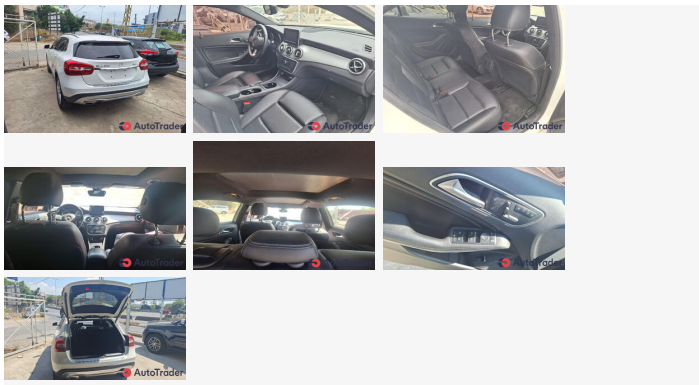

2017 Mercedes-Benz GLA

Price \$0

ITEM

Item URL: <https://www.autotrader.com.lb/184348>
Item reference number #184348

DEALER

Expo Sawaya
71678966
Patricsawaya90@gmail.com
Mkalles, Mount Lebanon Governorate, Matn, Lebanon

DETAILS

Posted on : | 12/09/2024

DESCRIPTION

Clean Car Fax Fully Loaded

BASIC INFO

Year: | 2017
Condition: | Excellent
Color: | White

ACCEPTED PAYMENT METHODS

2017 Mercedes-Benz GLA**Price \$0****Accepted payment methods:** | Cash (US Dollar)