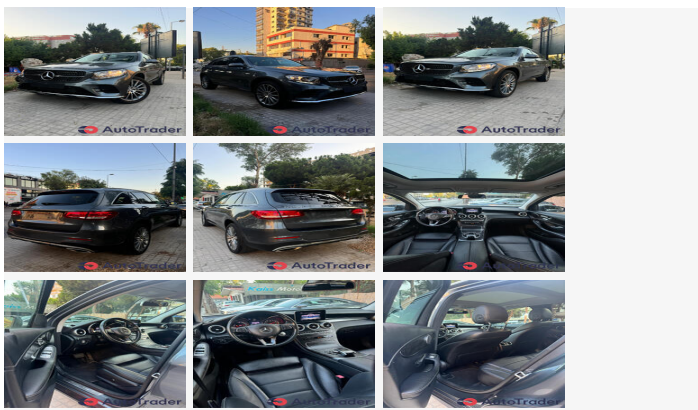

2016 Mercedes-Benz GLC 2.0**Price \$26,500****ITEM**

Item URL: <https://www.autotrader.com.lb/184443>
Item reference number #184443

DEALER

Kaiss Motors
71359656
Mount Lebanon Governorate, Baabda,
Lebanon

**DETAILS****Posted on :**

| 16/09/2024

DESCRIPTION

Mercedes GLC300 2016 Look AMG Mileage:139,000 Miles Gray on black Rear sensors Rear

2016 Mercedes-Benz GLC 2.0**Price \$26,500**

camera Blind spot Panoramic sunroof Folding mirrors Recaro seats Heated seats Electrical seats Electrical trunk 20 inch rims original

BASIC INFO

Year:	2016
Condition:	Poor
Color:	Grey

ACCEPTED PAYMENT METHODS

Accepted payment methods:	Cash (US Dollar)
----------------------------------	------------------

DESCRIPTION & LOCATION

Custom Title:	Mercedes GLC 300 2016
----------------------	-----------------------

FEATURES

Features:	Satellite Navigation, Height adjustable front seats, Leather interior, Tinted Windows, Spoiler, Rear fog light, Bluetooth, Sunroof, Keyless entry, Folding rear seat, Electric Mirrors, Radio, Height adjustable steering column, Climate Control, Alloy Wheels, Heated Seats, Keyless Start, Electric Windows, Front/rear adjustable head restraints, Aux, Air Conditioning, Electric seats, Front fog lights
------------------	--