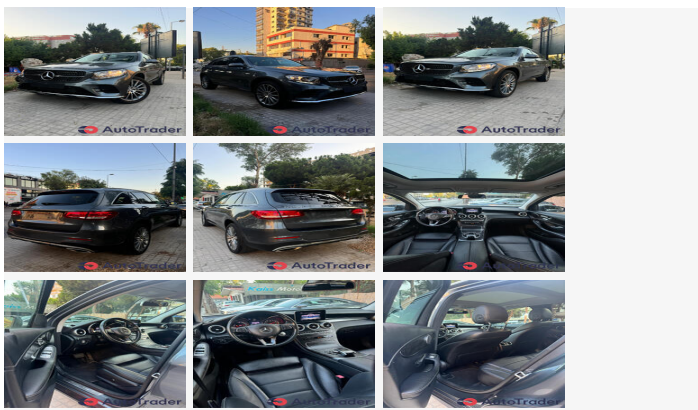

2016 Mercedes-Benz GLC 2.0**Price \$26,500****ITEM**

Item URL: <https://www.autotrader.com.lb/185129>
Item reference number #185129

DEALER

Kaiss Motors
71359656
Mount Lebanon Governorate, Baabda,
Lebanon

**DETAILS****Posted on :**

26/10/2024

DESCRIPTION

Mercedes GLC300 2016 Look AMG Mileage:139,000 Miles Gray on black Rear sensors Rear

2016 Mercedes-Benz GLC 2.0**Price \$26,500**

camera Blind spot Panoramic sunroof Folding mirrors Recaro seats Heated seats Electrical seats Electrical trunk 20 inch rims original

BASIC INFO

Year:	2016
Condition:	Poor
Color:	Grey

ACCEPTED PAYMENT METHODS

Accepted payment methods:	Cash (US Dollar)
----------------------------------	------------------

DESCRIPTION & LOCATION

Custom Title:	Mercedes GLC 300 2016
----------------------	-----------------------

FEATURES

Features:	Satelite Navigation, Height adjustable front seats, Leather interior, Tinted Windows, Spoiler, Rear fog light, Bluetooth , Sunroof, Keyless entry, Folding rear seat. , Electric Mirrors, Radio, Height adjustable steering column, Climate Control, Alloy Wheels, Heated Seats, Keyless Start, Electric Windows, Front/rear adjustable head restraints, Aux, Air Conditioning, Electric seats, Front fog lights
------------------	--