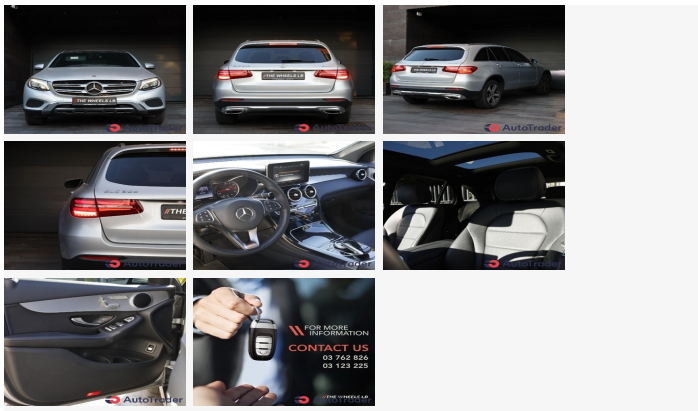

2017 Mercedes-Benz GLC

Price \$35,000

ITEM

Item URL: <https://www.autotrader.com.lb/180310>
 Item reference number #180310

DEALER

The Wheels LB
 3762826
 Bug's Cafe, Beirut, Mount Lebanon
 Governorate, Matn, Lebanon

DETAILS

Posted on : | 19/06/2024

DESCRIPTION

The highly specced luxurious Mercedes Benz Glc 300 4 Matic with 35,000miles ONLY 🏆 Model year 2017 Silver Color Black Leather Interior Keyless Entry/Start Front/Rear Sensors Multifunction steering wheel Paddle Gear Shift New Designed Steering Wheel Sport package Smartphone Integration Package Smartphone Integration CarPlay Smartphone Integration Google Automotive Link Panoramic Sunroof Active Parking Assistance Inside And Outside Mirror Automatic Dimming Display Screen Navigation System Rear View Camera Reversing Camera Front Heated Sensor Rain Sensor Xenon Lights Memo Seats Folding Mirrors Luxury

2017 Mercedes-Benz GLC**Price \$35,000**

Electrical Seats Bluetooth Phone Aux Power Locks Power Mirrors Power Seats Cruise Control Bluetooth System Airbags Air Conditioning Abs Power Windows Premium Wheels/ Rims Usb Charger Am/Fm radio Rear Window Automatic Curtain Full Options Package For More Informations Call Or Dm us #thewheelslb #thewheels #honda #lebanon #lebanon🇱🇧 #explore #explorepage #cars #car #cardealer #cardealership #expo #carsforsale #carsforsalelebanon

FEATURES

Features:	Satelite Navigation, Height adjustable front seats, Leather interior, Tinted Windows, Spoiler, Rear fog light, Bluetooth , Sunroof, Keyless entry, Folding rear seat. , Electric Mirrors, Radio, Height adjustable steering column, Climate Control, Alloy Wheels, Heated Seats, Keyless Start, Roof Bars, Electric Windows, Front/rear adjustable head restraints, Aux, 12v socket, Air Conditioning, Electric seats, Front fog lights
------------------	---