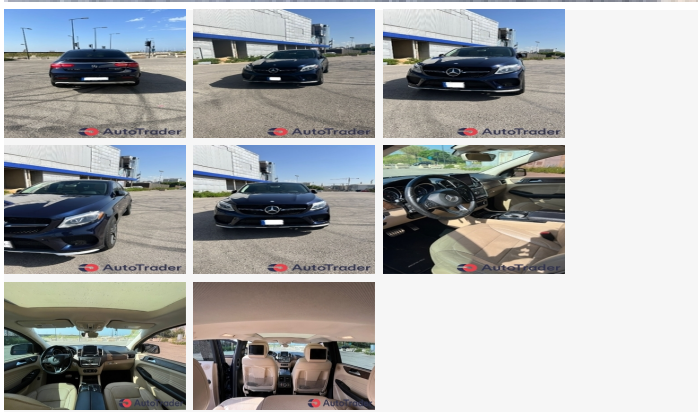

2016 Mercedes-Benz GLE 3.0**Price \$0****ITEM**

Item URL: <https://www.autotrader.com.lb/158532>
Item reference number #158532

DEALER

kassem fadel
76956366
Bir Hasan, Mount Lebanon Governorate,
Baabda, Lebanon

**DETAILS****Posted on :**

| 17/04/2023

DESCRIPTION

Recently arrived to lebanon not registered yet

2016 Mercedes-Benz GLE 3.0**Price \$0****BASIC INFO**

Year:	2016
Condition:	Excellent
Color:	Blue

ACCEPTED PAYMENT METHODS

Accepted payment methods:	Cash (US Dollar)
----------------------------------	------------------

DESCRIPTION & LOCATION

Custom Title:	GLE 450 AMG COUPE 2016
----------------------	------------------------

FEATURES**Features:**

Height adjustable front seats, Leather interior, Tinted Windows, Spoiler, Rear fog light, Bluetooth , Sunroof, Keyless entry, Electric Mirrors, Radio, Height adjustable steering column, Climate Control, Alloy Wheels, Heated Seats, Keyless Start, Electric Windows, Front/rear adjustable head restraints, Aux, 12v socket, Air Conditioning, Electric seats, Front fog lights