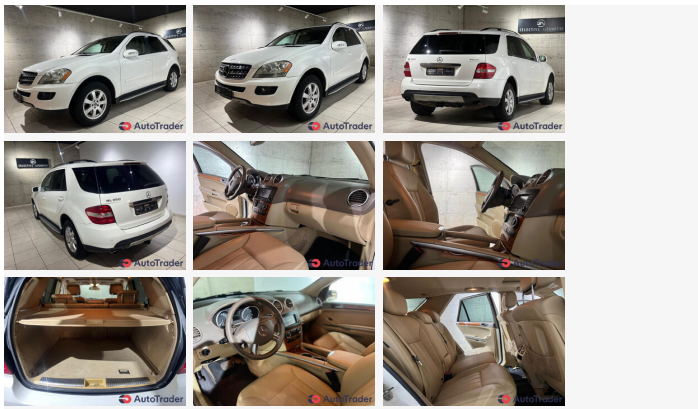

**2007 Mercedes-Benz ML****Price \$8,200****ITEM**

Item URL: <https://www.autotrader.com.lb/182511>  
Item reference number #182511

**DEALER**

Selective Automotive  
76700701  
Sabtiyeh, Mount Lebanon Governorate, Matn,  
Lebanon

**DETAILS**

**Posted on :** | 06/08/2024

**DESCRIPTION**

ML350 4matic 2007 Fully loaded 160.000 km 8200\$

**BASIC INFO**

**Year:** | 2007  
**Condition:** | Excellent  
**Color:** | White

**ACCEPTED PAYMENT METHODS**

**2007 Mercedes-Benz ML****Price \$8,200****Accepted payment methods:** | Cash (US Dollar)

---

**DESCRIPTION & LOCATION****Custom Title:** | ML350 4matic