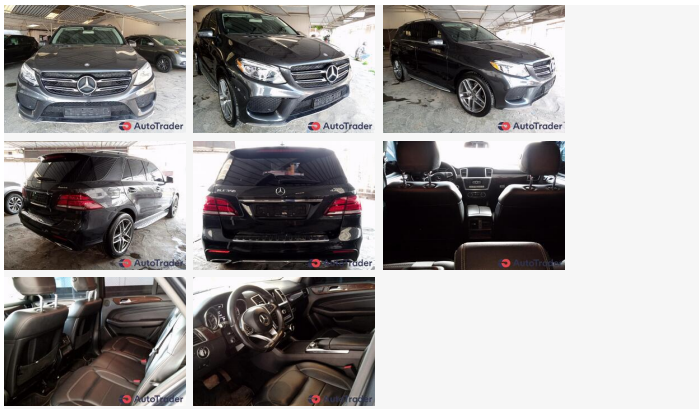

2012 Mercedes-Benz ML

Price \$22,000

ITEM

Item URL: <https://www.autotrader.com.lb/183120>
Item reference number #183120

DEALER

Expo T. SABBAGH
03422532
Minyara, North Governorate, Aakkar, Lebanon

DETAILS

Posted on : | 20/08/2024

DESCRIPTION

ml 2012 mfawal kit Gle 2019 asli 03422532

BASIC INFO

Year: | 2012
Condition: | Good
Color: | Grey

ACCEPTED PAYMENT METHODS

2012 Mercedes-Benz ML**Price \$22,000****Accepted payment methods:** | Cash (US Dollar)