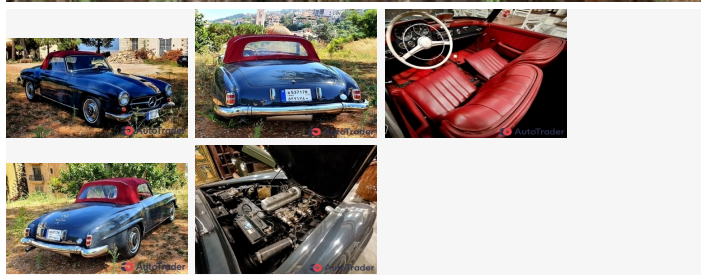

1969 Mercedes-Benz SL-Class
Price \$150,000

ITEM

Item URL: <https://www.autotrader.com.lb/166678>
 Item reference number #166678

DEALER

wissam abou khalil
 79156777
aboukhalilwissam@gmail.com
 Taalabaya, Achrafieh, Beirut, Beirut Governorate, Beirut, Lebanon

DETAILS

Posted on : | 30/12/2023

DESCRIPTION

Mercedes 190sl model 1956 small stop light gullwing seat restored 📞 79 156777

BASIC INFO

Year: | 1969
Condition: | Excellent
Color: | Grey

ACCEPTED PAYMENT METHODS

Accepted payment methods: | Cash (US Dollar)

1969 Mercedes-Benz SL-Class**Price \$150,000**