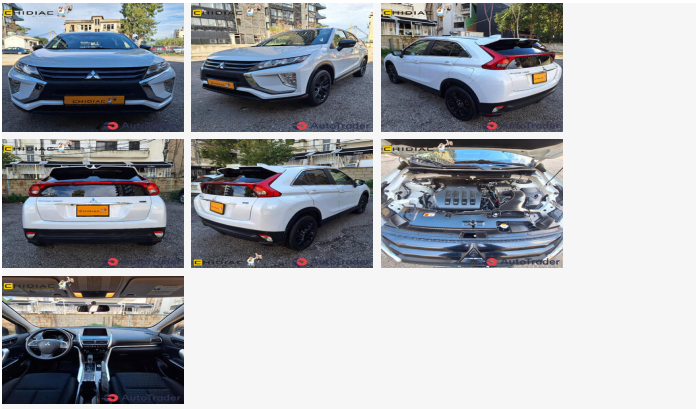

2019 Mitsubishi Eclipse

Price \$0

ITEM

Item URL: <https://www.autotrader.com.lb/183506>  
Item reference number #183506

DEALER

Chidiac POCC  
70898626  
[info@chidiacpocc.com](mailto:info@chidiacpocc.com)  
Beirut, Beirut Governorate, Beirut, Lebanon

BASIC INFO

Year: | 2019

**2019 Mitsubishi Eclipse****Price \$0**

|                   |           |
|-------------------|-----------|
| <b>Condition:</b> | Excellent |
| <b>Color:</b>     | White     |

**ACCEPTED PAYMENT METHODS**