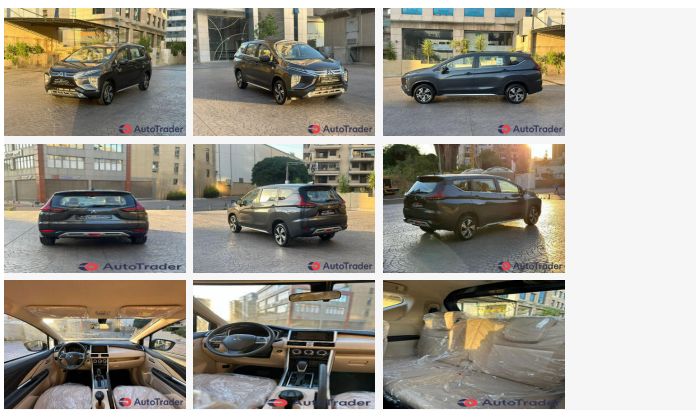

**2022 Mitsubishi****Price \$18,500****ITEM**

Item URL: <https://www.autotrader.com.lb/180618>  
Item reference number #180618

**DEALER**

Expo Chady & Maysan Nasrallah  
70100193  
[achady095@gmail.com](mailto:achady095@gmail.com)  
Jdeideh, Mount Lebanon Governorate, Matn,  
Lebanon

**DETAILS****Posted on :**

28/06/2024

**DESCRIPTION**

Full Options Rear Cam 7 Seats

**2022 Mitsubishi****Price \$18,500****BASIC INFO**

<b>Year:</b>	2022
<b>Condition:</b>	Excellent
<b>Color:</b>	Black

**ACCEPTED PAYMENT METHODS**

**FEATURES**

<b>Features:</b>	Height adjustable front seats, Bluetooth , Folding rear seat. , Electric Mirrors, Height adjustable steering column, Climate Control, Alloy Wheels, Heated Seats, Electric Windows, Front/rear adjustable head restraints, Aux, 12v socket, Air Conditioning, Electric seats, Front fog lights
------------------	--