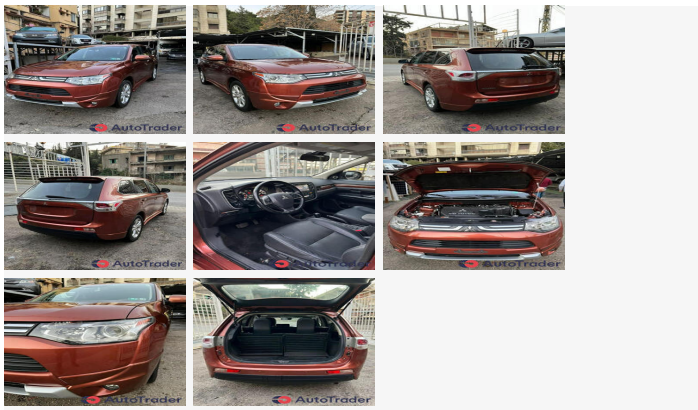

2014 Mitsubishi Outlander

Price \$12,500

ITEM

Item URL: <https://www.autotrader.com.lb/181109>
Item reference number #181109

DEALER

California Car Expo
03252021
Louaizeh, Mount Lebanon Governorate,
Baabda, Lebanon

DETAILS

Posted on : | 10/07/2024

DESCRIPTION

Clean Car 7 Seats 4WD

2014 Mitsubishi Outlander**Price \$12,500****BASIC INFO**

Year:	2014
Condition:	Excellent
Color:	Orange

ACCEPTED PAYMENT METHODS

Accepted payment methods:	Cash (US Dollar)
----------------------------------	------------------

DESCRIPTION & LOCATION

Custom Title:	Mitsubishi Outlander XLE
----------------------	--------------------------