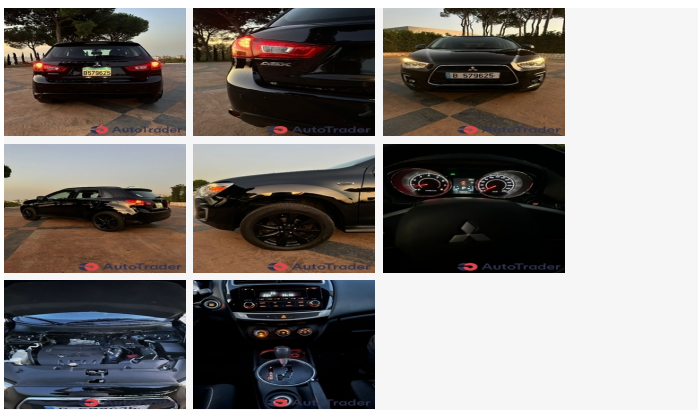

2015 Mitsubishi Outlander 2.0**Price \$12,000****ITEM**

Item URL: <https://www.autotrader.com.lb/183730>
Item reference number #183730

DEALER

Rizk Motors
03696565
michelrizk4@gmail.com
Dekwaneh, Mount Lebanon Governorate,
Matn, Lebanon

**DETAILS****Posted on :**

30/08/2024

DESCRIPTION

the Mitsubishi asx is a subcompact crossover suv manufactured by Japanese automaker Mitsubishi motors

2015 Mitsubishi Outlander 2.0**Price \$12,000****BASIC INFO**

Year:	2015
Condition:	Excellent
Color:	Black
Service history:	Full Service History

ACCEPTED PAYMENT METHODS

Accepted payment methods:	Cash (US Dollar)
----------------------------------	------------------

DESCRIPTION & LOCATION

Custom Title:	Mitsubishi outlander sport
----------------------	----------------------------

FEATURES**Features:**

Satelite Navigation, Height adjustable front seats, Tinted Windows, Rear fog light, Bluetooth , Keyless entry, Folding rear seat. , Electric Mirrors, Radio, Height adjustable steering column, Climate Control, Alloy Wheels, Heated Seats, Keyless Start, Roof Bars, Electric Windows, Front/rear adjustable head restraints, Aux, 12v socket, Air Conditioning, Front fog lights