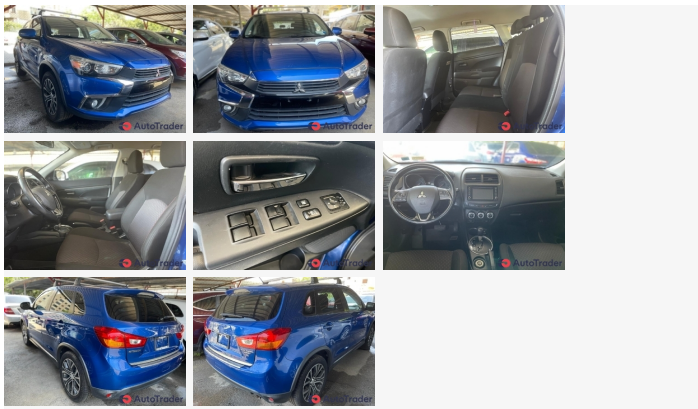

2016 Mitsubishi Outlander**Price \$14,500****ITEM**

Item URL: <https://www.autotrader.com.lb/183885>
Item reference number #183885

DEALER

Abdallah Car Expo
03773813
Sidon, South Governorate, Saida, Lebanon

**DETAILS**

Posted on : | 04/09/2024

DESCRIPTION

Mitsubishi outlander sport 2016 135000 miles Clean carfax American origin Camera

BASIC INFO

Year: | 2016
Condition: | Excellent
Color: | Blue

ACCEPTED PAYMENT METHODS

2016 Mitsubishi Outlander**Price \$14,500****Accepted payment methods:** | Cash (US Dollar)

FEATURES

Features: |

Bluetooth , Folding rear seat. , Electric Mirrors, Climate Control, Alloy Wheels, Electric Windows, Aux, 12v socket, Air Conditioning