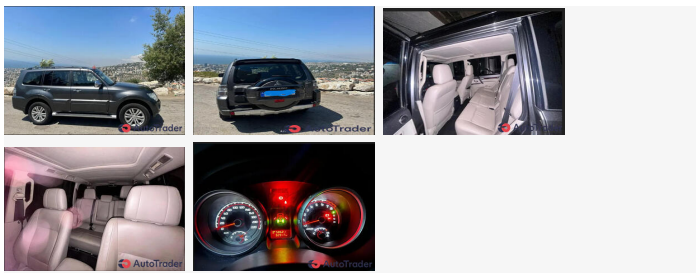

**2014 Mitsubishi Pajero 3.8****Price \$15,500****ITEM**

Item URL: <https://www.autotrader.com.lb/183926>  
Item reference number #183926

**DEALER**

Nasry Haddad  
3757568  
[haddadnasry@gmail.com](mailto:haddadnasry@gmail.com)  
Bsalim, Mount Lebanon Governorate, Matn,  
Lebanon

**DETAILS****Posted on :**

04/09/2024

**DESCRIPTION**

Imported, not yet registered in Lebanon (nef3a) Registration will cost only 350\$ (USD/lbp 1500)  
New Wheels 3.8L MIVEC (much better than 3.5) Rear parking camera + sensor Perfect  
condition Low Mileage Amazing sound system with Bluetooth

**DESCRIPTION & LOCATION**

<b>Custom Title:</b>	Mitsubishi Pajero 2014 3.8L (registration cost 350\$)
----------------------	---

**FEATURES**

<b>Features:</b>	Air Conditioning, Bluetooth , Climate Control, Electric Mirrors, Electric seats, Electric Windows, Folding rear seat. , Front fog lights, Height adjustable front seats, Keyless entry, Leather interior, Roof Bars, Sunroof
------------------	--