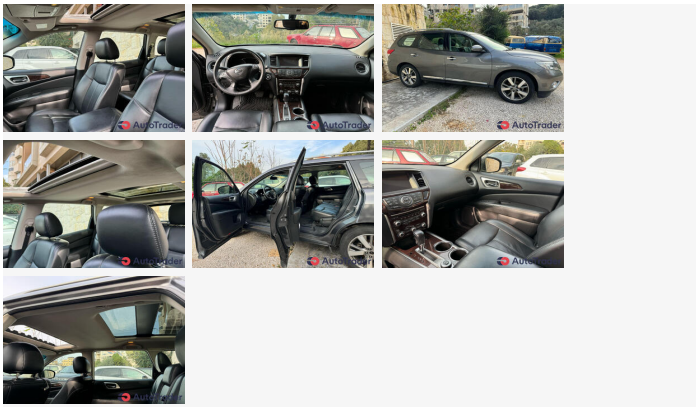

2015 Nissan Pathfinder**Price \$11,000****ITEM**

Item URL: <https://www.autotrader.com.lb/184926>
Item reference number #184926

DEALER

Rina Abdallah
rina.abdallah@gmail.com
Louaizeh, Mount Lebanon Governorate,
Baabda, Lebanon

**DETAILS**

Posted on : | 14/10/2024

DESCRIPTION

2015 Nissan Pathfinder in excellent condition. This reliable 7 seater SUV boasts a powerful engine, smooth transmission, and comfortable interior. Full-service history in company. Loaded with features including this Pathfinder is perfect for family adventures or daily commuting. Driven by a lady

FEATURES**Features:**

Height adjustable front seats, Leather interior, Bluetooth , Sunroof, Keyless entry, Folding rear seat. , Electric Mirrors, Radio, Climate Control, Keyless Start, Roof Bars, Electric Windows, Air Conditioning, Electric seats