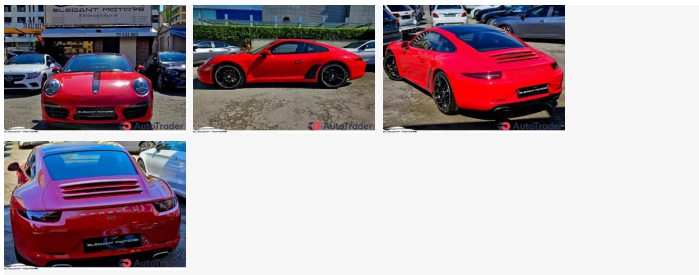

2013 Porsche 911

Price \$0

ITEM

Item URL: <https://www.autotrader.com.lb/184157>
Item reference number #184157

DEALER

Elegant Motors Bey
70500024
Elegant Motors Bey, Beirut, Mount Lebanon
Governorate, Matn, Lebanon

DETAILS

Posted on : | 09/09/2024

DESCRIPTION

Fully Loaded

BASIC INFO

Year: 2013
Condition: Excellent
Color: Red

ACCEPTED PAYMENT METHODS

Accepted payment methods: | Cash (US Dollar)

2013 Porsche 911**Price \$0****DESCRIPTION & LOCATION****Custom Title:** | Porsche Carrera 911**FEATURES****Features:** |

Satelite Navigation, Height adjustable front seats, Leather interior, Tinted Windows, Spoiler, Rear fog light, Bluetooth , Sunroof, Keyless entry, Folding rear seat. , Electric Mirrors, Radio, Height adjustable steering column, Climate Control, Alloy Wheels, Heated Seats, Keyless Start, Roof Bars, Electric Windows, Front/rear adjustable head restraints, Aux, 12v socket, Air Conditioning, Electric seats, Front fog lights