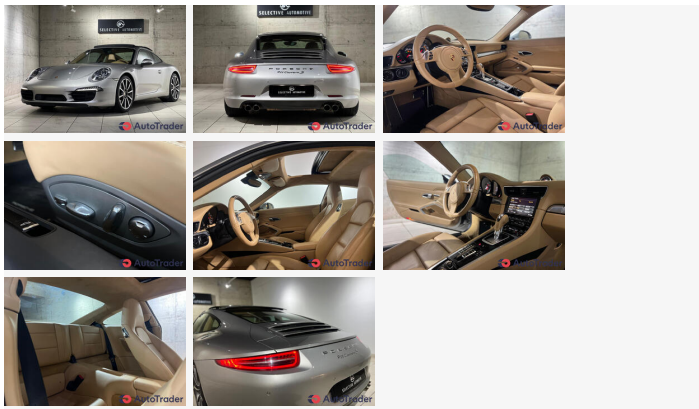

2012 Porsche Carrera S

Price \$67,000

ITEM

Item URL: <https://www.autotrader.com.lb/182437>
Item reference number #182437

DEALER

Selective Automotive
76700701
Sabtiyeh, Mount Lebanon Governorate, Matn, Lebanon

DETAILS

Posted on : | 05/08/2024

DESCRIPTION

Porsche carrera S 2012 40.000 km Company sources Fully loaded car 67.000\$

BASIC INFO

Year: | 2012
Condition: | Excellent
Color: | Silver

ACCEPTED PAYMENT METHODS