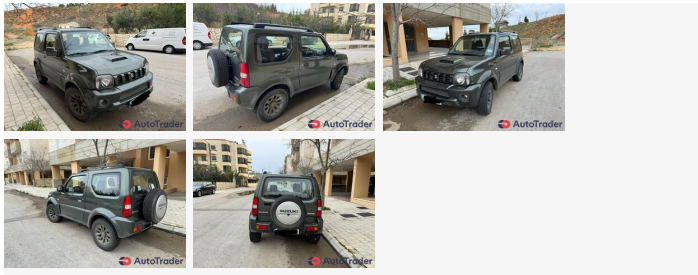

2015 Suzuki Jimny

Price \$11,500

## ITEM

Item URL: <https://www.autotrader.com.lb/184127>  
Item reference number #184127

## DESCRIPTION

super clean 1 owner no accident 2WD - 4WD - 4L

## BASIC INFO

Year: | 2015  
Condition: | Excellent  
Color: | Green