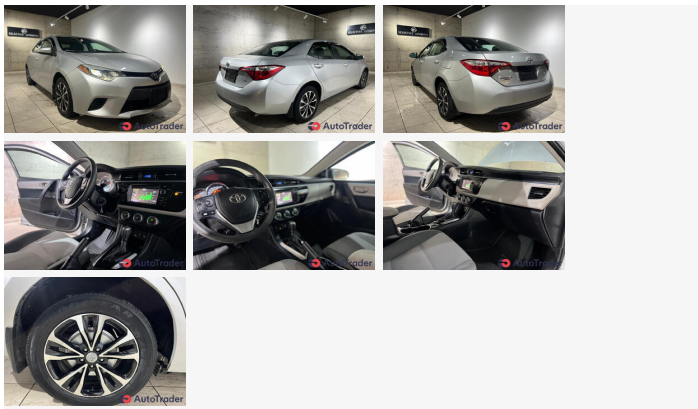

2016 Toyota Corolla**Price \$11,800****ITEM**

Item URL: <https://www.autotrader.com.lb/182507>
Item reference number #182507

DEALER

Selective Automotive
76700701
Sabtiyeh, Mount Lebanon Governorate, Matn,
Lebanon

**DETAILS**

Posted on : | 06/08/2024

DESCRIPTION

Toyota corolla 2016 95.000 km 11.800\$ Full option

BASIC INFO

Year: | 2016
Condition: | Excellent
Color: | Silver

ACCEPTED PAYMENT METHODS

2016 Toyota Corolla**Price \$11,800****Accepted payment methods:** | Cash (US Dollar)