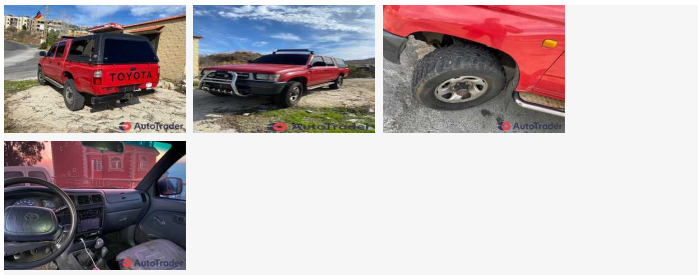

2000 Toyota Hilux 1**Price \$7,500****ITEM**

Item URL: <https://www.autotrader.com.lb/154674>
Item reference number #154674

DEALER

Mohamad mohamad
70813399
Mohamad.912@icloud.com
Taalabaya, Achrafieh, Nabatieh, Nabatiyeh
Governorate, Nabatiyeh, Lebanon

DETAILS**Posted on :** | 08/05/2023**DESCRIPTION**

Toyota hilux model 2000 4 cylinder manual

BASIC INFO

Year:	2000
Condition:	Excellent
Color:	Red

ACCEPTED PAYMENT METHODS**Accepted payment methods:** | Cash (US Dollar)

2000 Toyota Hilux 1**Price \$7,500****FEATURES****Features:** | 12v socket, Aux, Bluetooth , Satelite Navigation**OTHER INFORMATION****Top speed:** | 180 km/h**Number of seats:** | 5**Engine Size:** | 1 L**SAFETY****Safety and security features:** | Alarm, Cruise control