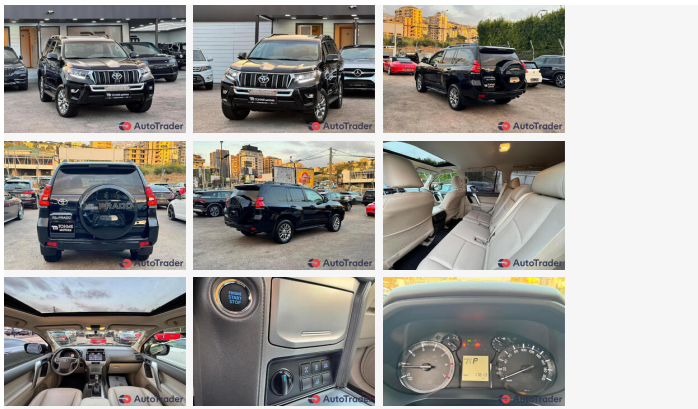

2020 Toyota Prado**Price \$52,500****ITEM**

Item URL: <https://www.autotrader.com.lb/184944>
Item reference number #184944

DEALER

Tohme Motors
3572659
Tohme Motors, Dbaye, Mount Lebanon
Governorate, Matn, Lebanon

**DETAILS****Posted on :** | 15/10/2024**DESCRIPTION**

TOYOTA PRADO TX-L 2020 Black On Ivory 17.000Km ONLY !!! 1 OWNER !!! PRISTINE CONDITION !!! (FACTORY PAINT, NO PAINT JOB) !!! > 4.0L V6 ENGINE > 282 HP > 6 SPEED AUTOMATIC TRANSMISSION > 4WD - Xenon + LED HeadLights - Fog Lights - Roof Rails - Parking Aid Sensors - Rear View Camera - Touch Navigation Screen - Sunroof - Leather Seats - 3rd Row Seats - Bluetooth/Bluetooth Audio - Keyless Entry / Keyless Go - Multifunction Steering Wheel - Offroad Functions - Hill Descent Control - Cool Box THE INVINCIBLE SUV !!!

BASIC INFO**Year:** | 2020

2020 Toyota Prado**Price \$52,500**

Condition:	Excellent
Color:	Black

ACCEPTED PAYMENT METHODS

Accepted payment methods: | Cash (US Dollar)

DESCRIPTION & LOCATION

Custom Title: |
TOYOTA PRADO V6 2020, 17.000Km ONLY, CLEANEST ONE EVER SEEN !!!

FEATURES

Features: |
Satelite Navigation, Height adjustable front seats, Leather interior, Spoiler, Bluetooth , Sunroof, Keyless entry, Folding rear seat. , Electric Mirrors, Radio, Height adjustable steering column, Climate Control, Keyless Start, Roof Bars, Electric Windows, Front/rear adjustable head restraints, Aux, Air Conditioning, Electric seats, Front fog lights