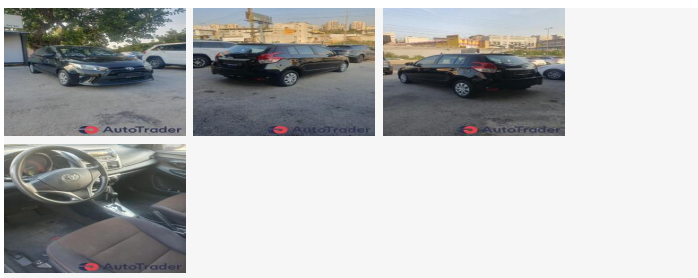

2016 Toyota Yaris**Price \$10,800****ITEM**

Item URL: <https://www.autotrader.com.lb/183481>
Item reference number #183481

DEALER

Rahbani Motors
71341341
bob-rahbani@hotmail.com
Mount Lebanon Governorate, Kesrouane,
Lebanon

**DETAILS****Posted on :**

| 27/08/2024

DESCRIPTION

toyota yaris model 2016 fully loaded no accident no fault custom 1500 lbp

BASIC INFO

2016 Toyota Yaris**Price \$10,800**

Year:	2016
Condition:	Excellent
Color:	Black

ACCEPTED PAYMENT METHODS

Accepted payment methods:	Cash (US Dollar)
----------------------------------	------------------

DESCRIPTION & LOCATION

Custom Title:	1500 lbp
----------------------	----------

OTHER INFORMATION

Number of seats:	5
-------------------------	---