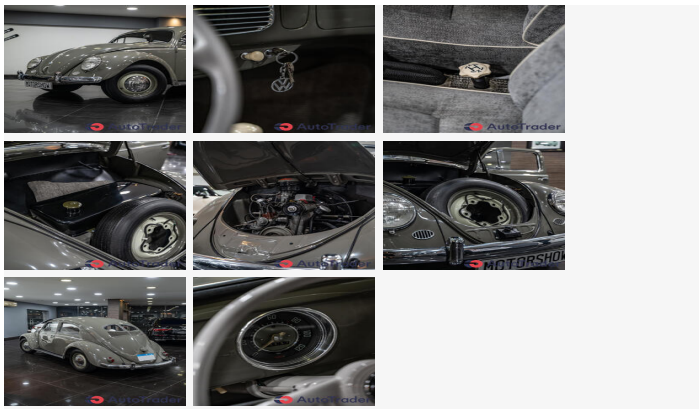

DETAILS

Posted on : | 04/09/2024

DESCRIPTION

Volkswagen 1953 Split Window

BASIC INFO

Year: | 1969
Condition: | Excellent
Color: | Grey

ACCEPTED PAYMENT METHODS

1969 Volkswagen Beetle**Price \$0****Accepted payment methods:** | Cash (US Dollar)