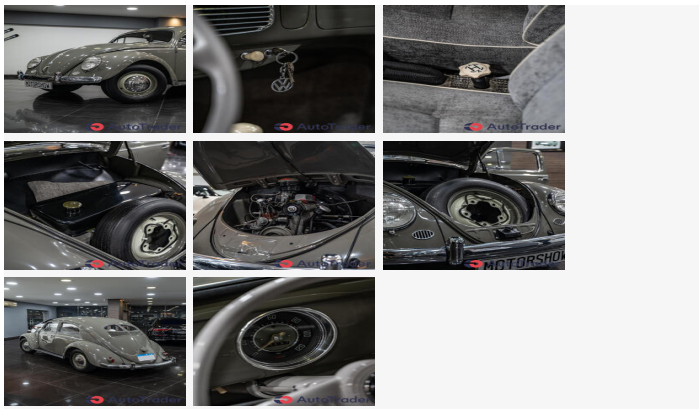

1969 Volkswagen Beetle

Price \$0

ITEM

Item URL: <https://www.autotrader.com.lb/184639>
Item reference number #184639

DEALER

Motorshow
78888842
Motorshow, Najib Ardati, Bayrut, Beirut
Governorate, Beirut, 0000, Lebanon

DETAILS

Posted on : | 23/09/2024

DESCRIPTION

Volkswagen 1953 Split Window

BASIC INFO

Year: | 1969
Condition: | Excellent
Color: | Grey

ACCEPTED PAYMENT METHODS

1969 Volkswagen Beetle**Price \$0****Accepted payment methods:** | Cash (US Dollar)