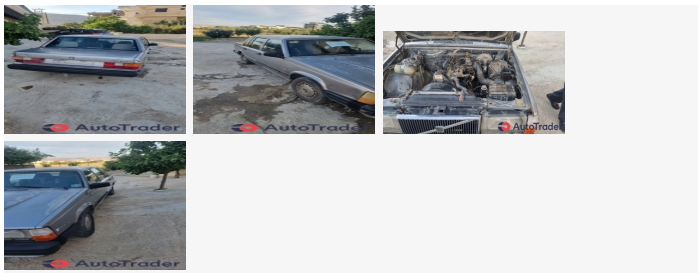

1989 Volvo 740**Price \$1,300****ITEM**

Item URL: <https://www.autotrader.com.lb/161619>
Item reference number #161619

DEALER

Ali Ahmad
71226174
Chtoura, Beqaa Governorate, Zahlé, Lebanon

**DETAILS****Posted on :**

| 05/06/2023

1989 Volvo 740**Price \$1,300****DESCRIPTION**

Good condition

BASIC INFO

Year:	1989
Condition:	Good
Color:	Grey
Service history:	Not Applicable

ACCEPTED PAYMENT METHODS**Accepted payment methods:** | Cash (US Dollar)