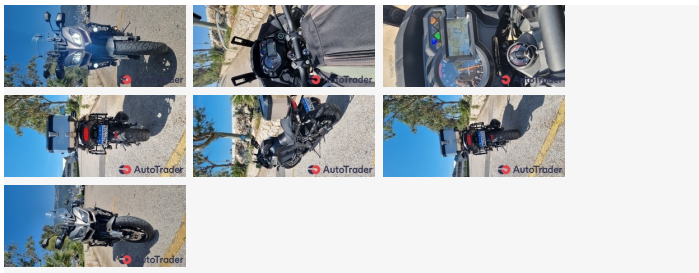

2016 Kawasaki Versys 1043

Price \$9,500

ITEM

Item URL: <https://www.autotrader.com.lb/161838>
 Item reference number #161838

DEALER

Michel Ghanem
 3821422
michelghanem2663@gmail.com
 Zouk Mosbeh, Mount Lebanon Governorate,
 Kesrouane, Lebanon

DETAILS

Posted on : | 08/06/2023

DESCRIPTION

led lights 4 auxiliary spotlights led SW-MOTECH Crashbars & Engine guard SW-MOTECH Top box & saddlebags SW-MOTECH Tank bag GIVI hands guard handlebar riser New Metzler tires comfort seat MRI wind screen