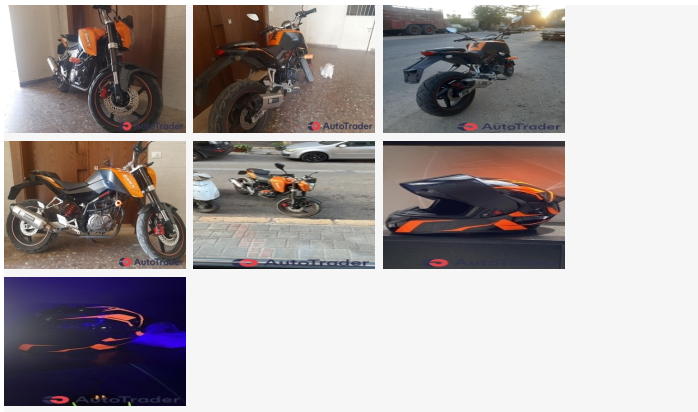

**2010 KTM 250sx 250****Price \$1,300****ITEM**

Item URL: <https://www.autotrader.com.lb/167255>  
Item reference number #167255

**DEALER**

charbel lahoud  
76649141  
Furn El Chebak, Jabal Lubnan, Baabda,  
Lebanon

**DETAILS**

**Posted on :** | 30/12/2023

**DESCRIPTION**

Mechanic ktirr ndife ma bada shi abadan Men bara bada shwei tertib Meshye 12,000 km

**BASIC INFO**

<b>Mileage:</b>	12000 km
<b>Power:</b>	250 hp
<b>Fuel type:</b>	Benzene
<b>Transmission:</b>	Manual gearbox
<b>Condition:</b>	Used
<b>Drive mode:</b>	Chain drive

**ACCEPTED PAYMENT METHODS**

**2010 KTM 250sx 250****Price \$1,300****Accepted payment methods:** | Cash (US Dollar)

---

**DESCRIPTION & LOCATION****Custom Title:** | KTM DDF 250 CC

---

**OTHER INFORMATION****Color:** | Orange